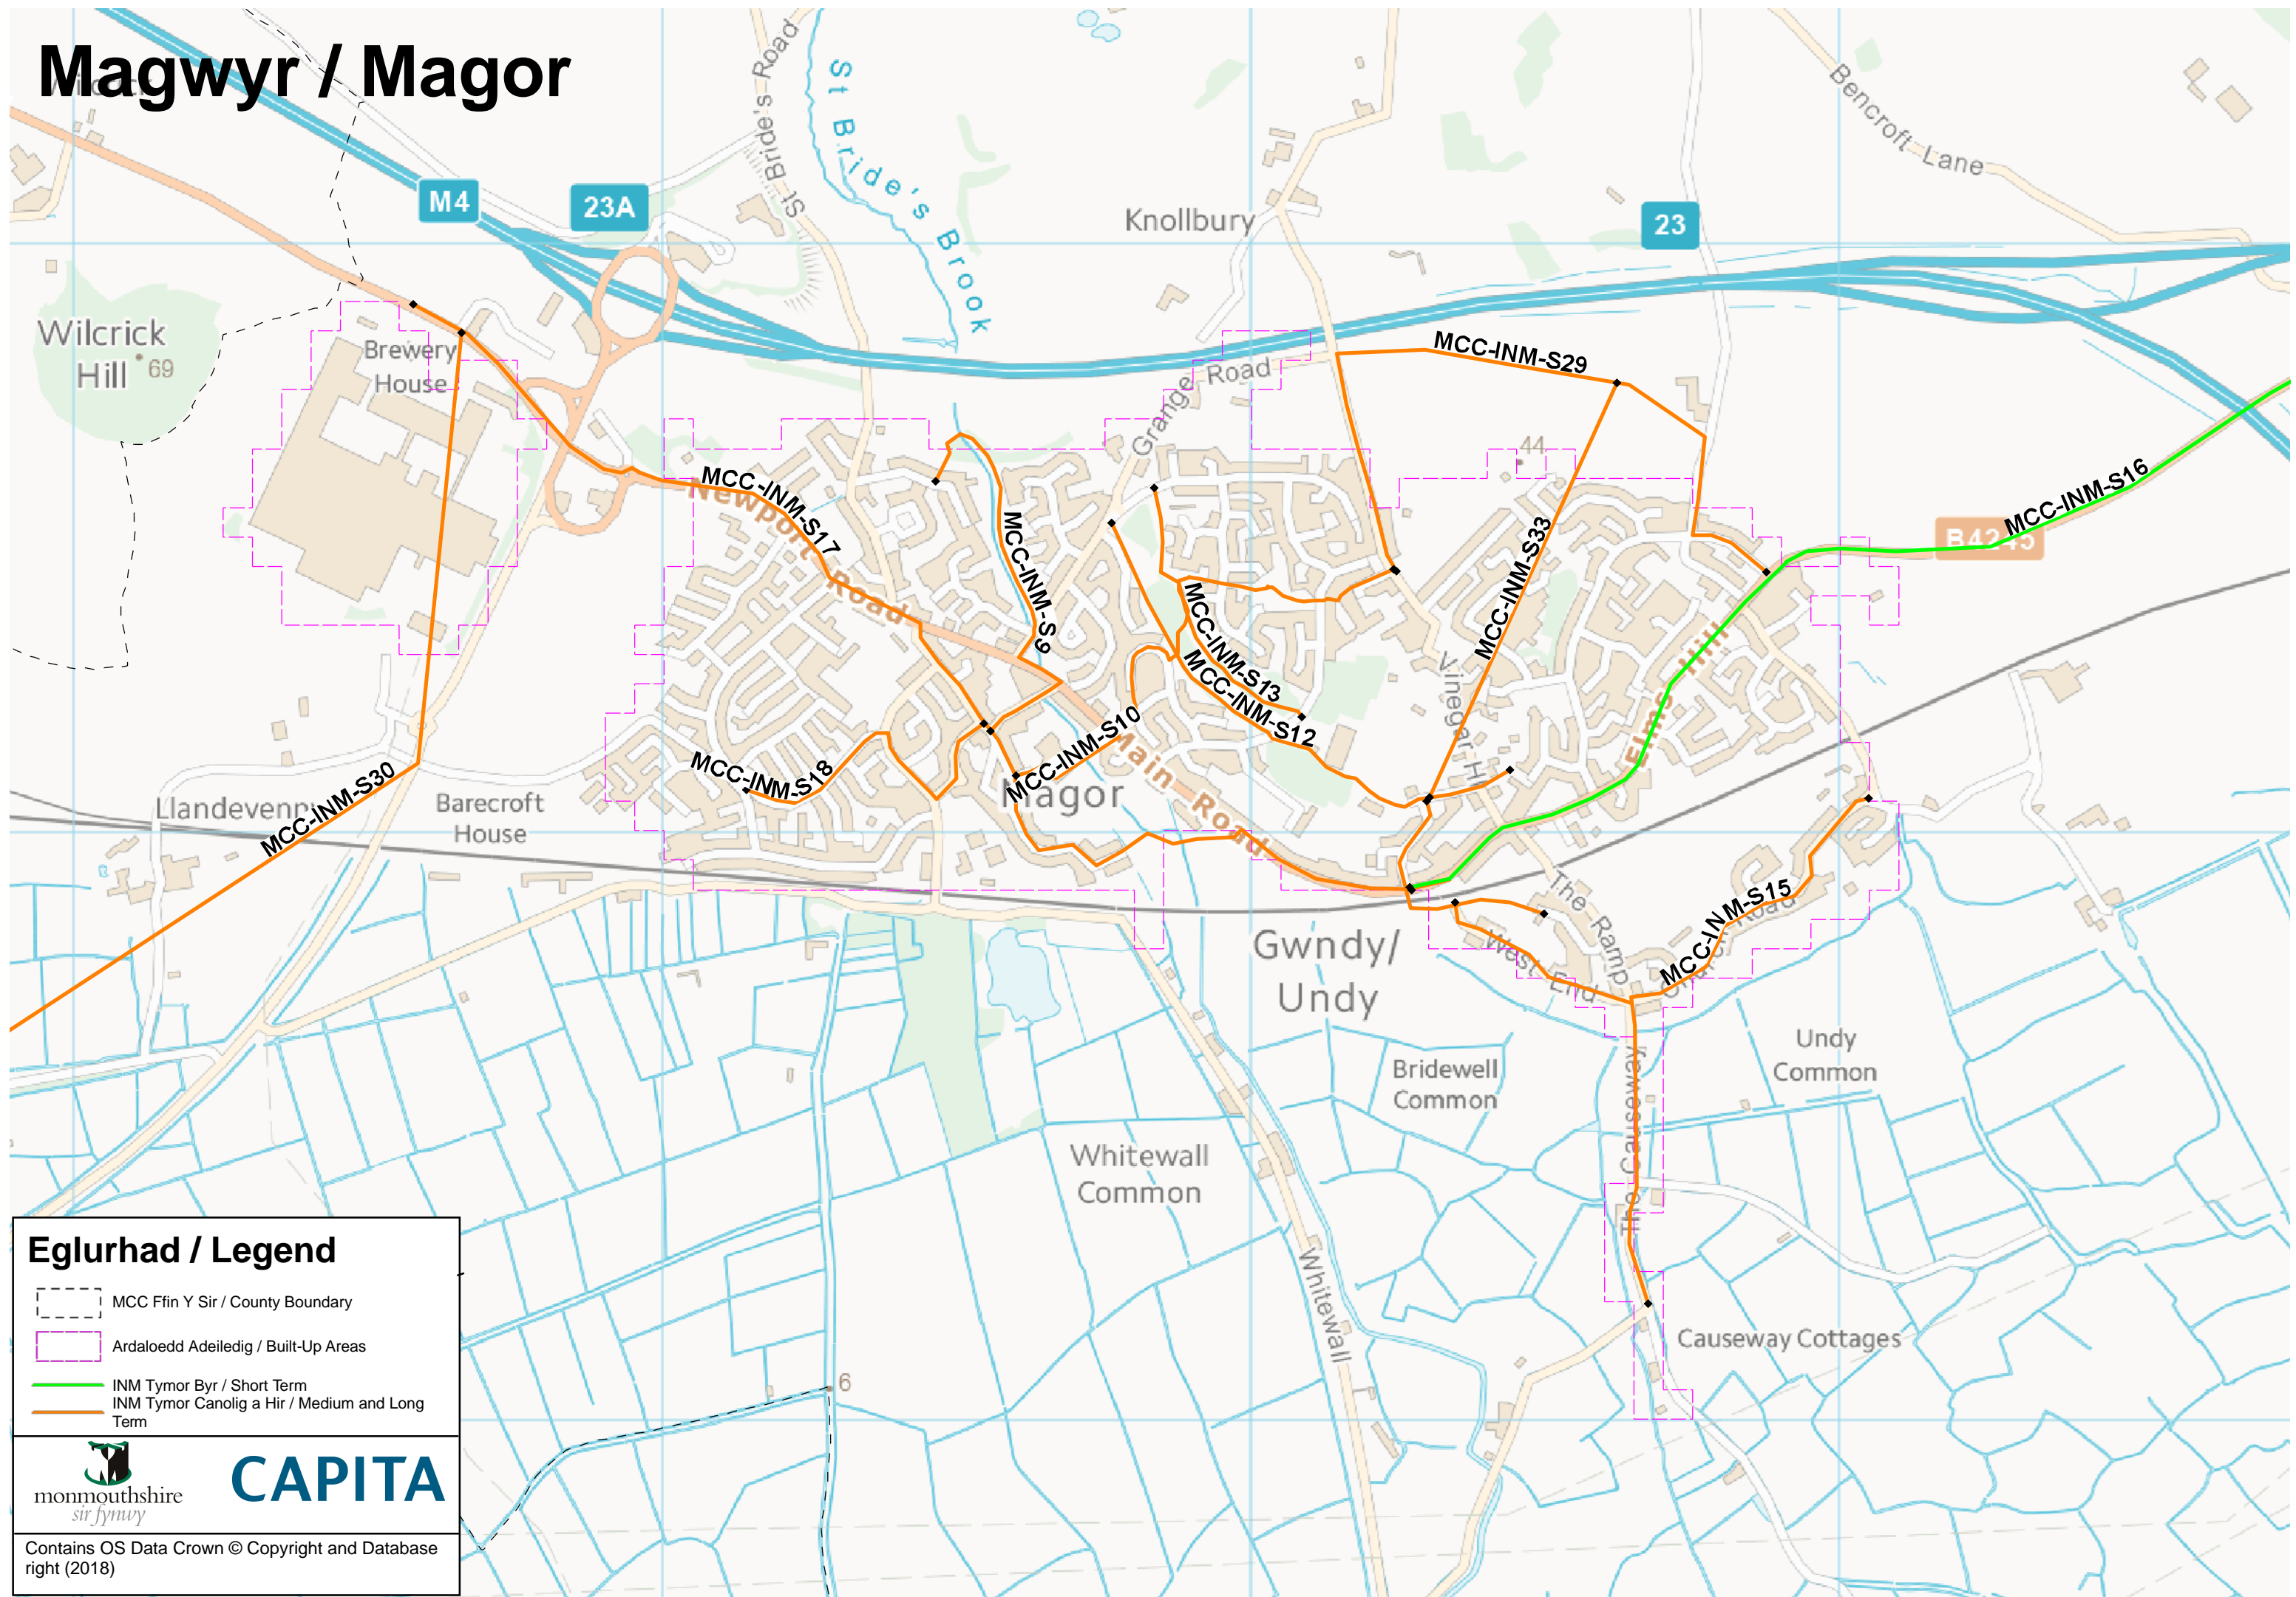

Magwyr / Magor

Eglurhad / Legend

- MCC Ffin Y Sir / County Boundary
- Ardaloedd Adeiledig / Built-Up Areas
- INM Tymor Byr / Short Term
- INM Tymor Canolig a Hir / Medium and Long Term

monmouthshire *sir fynywy* **CAPITA**

Contains OS Data Crown © Copyright and Database right (2018)